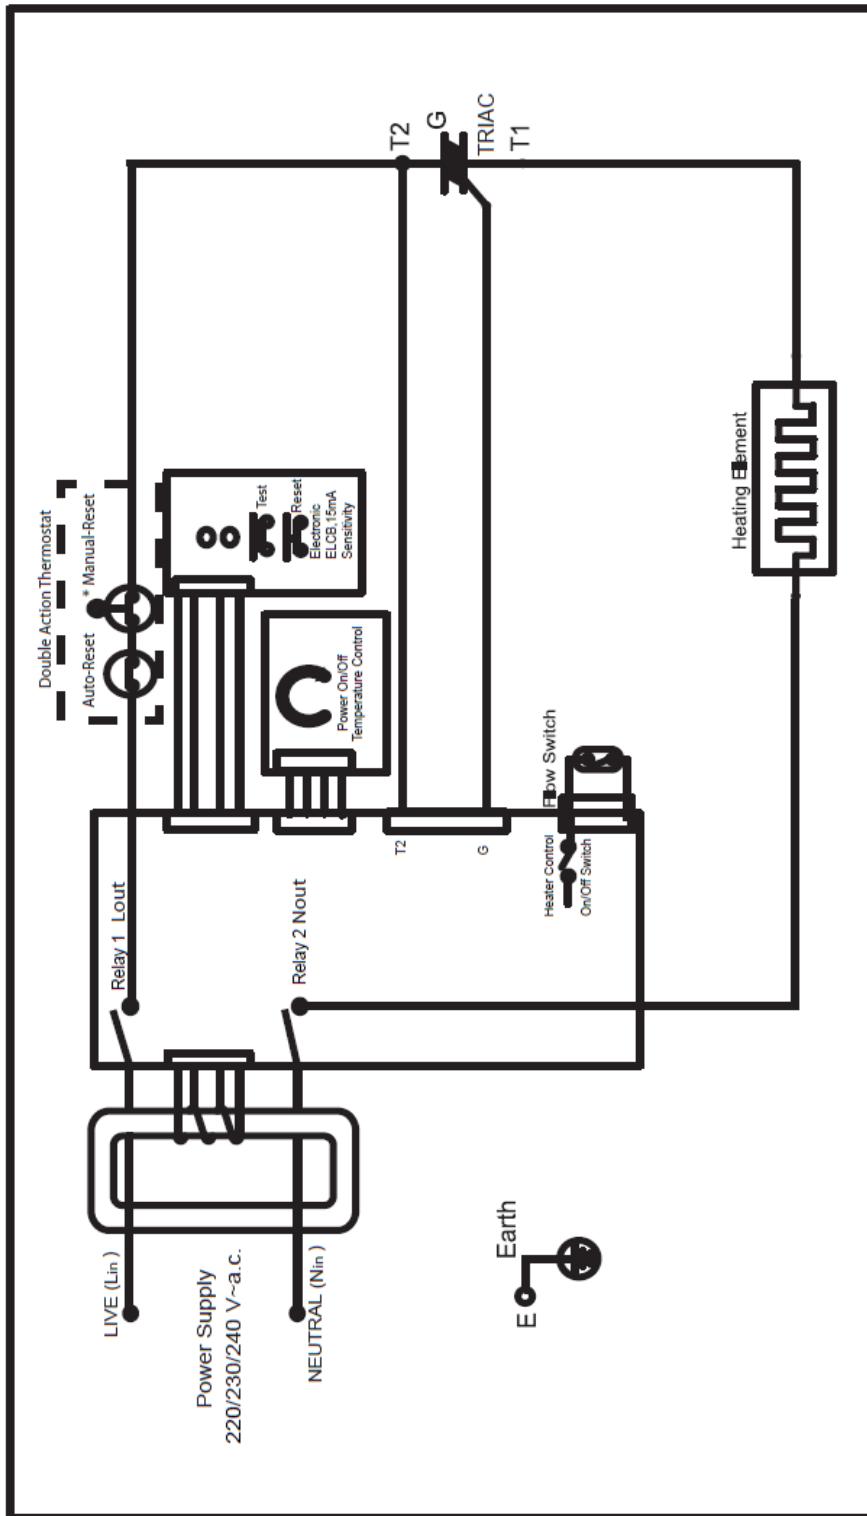

WIRING DIAGRAM -WITH ELCB, NO PUMP DPDT MODEL

SAFETY WARNING

Always turn off and unplug MYH machine before detaching any parts.

When servicing machines, do not remove ANY detachable parts while MYH machine is powered. MYH reason is internal faults may cause shorts to components that are normally at low voltage presenting a shock hazard.