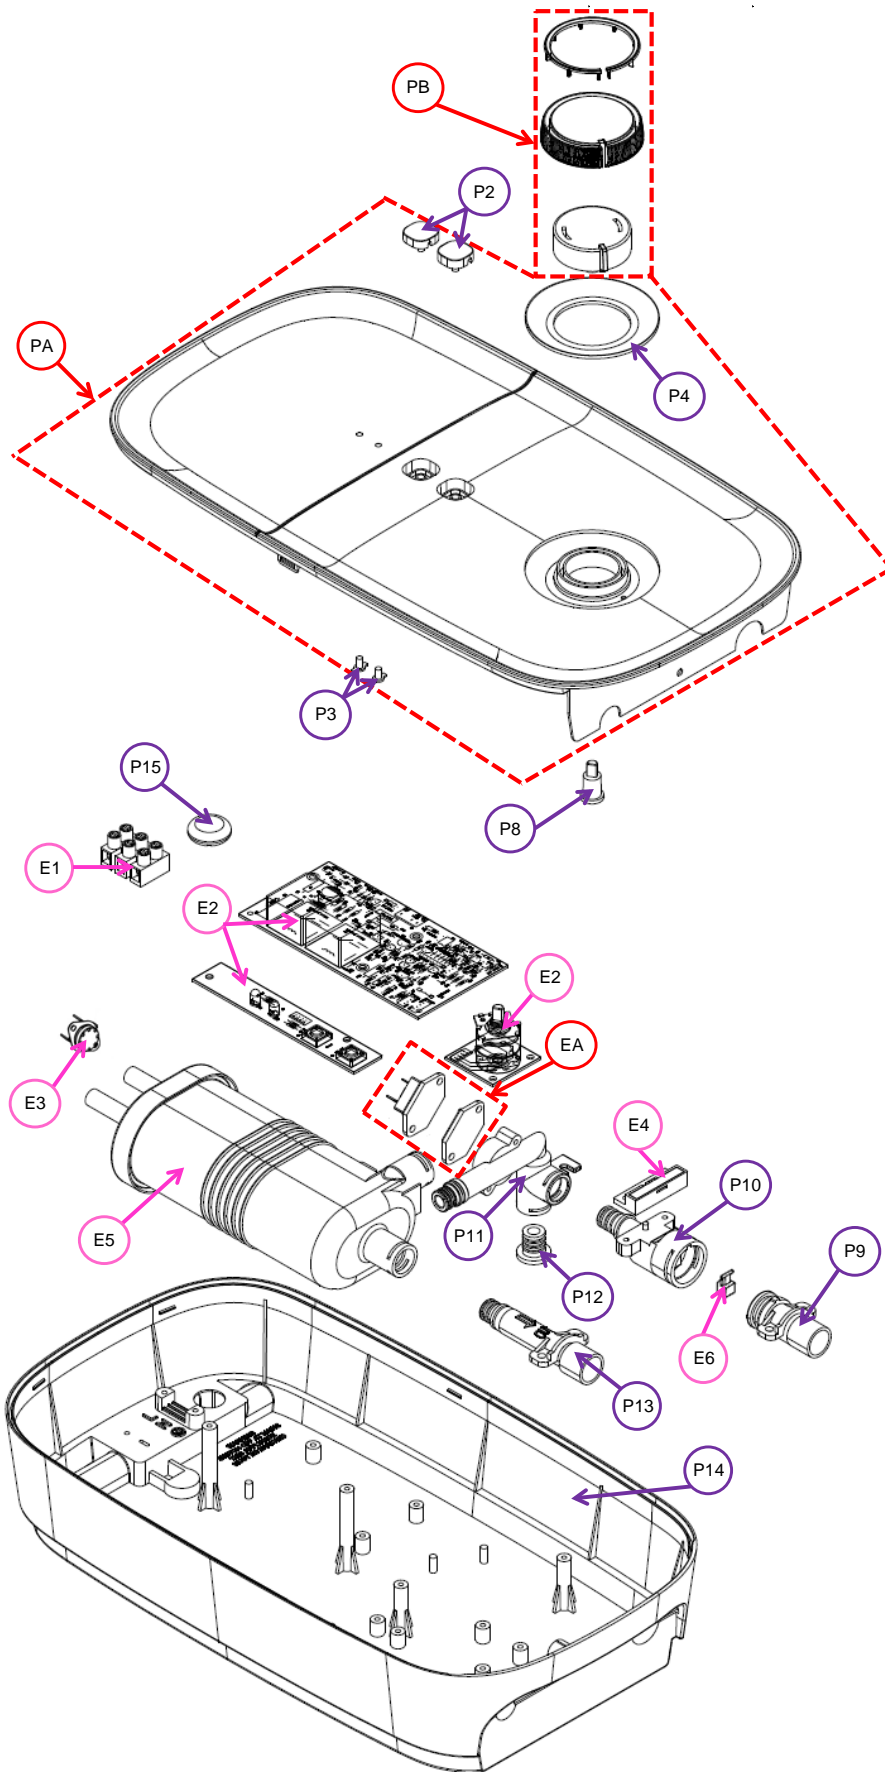

When servicing machines, do not remove ANY detachable parts while MYH machine is powered. MYH reason is internal faults may cause shorts to components that are normally at low voltage presenting a shock hazard.

Ex. View Drawing

A1

ACCESSORIES SET (B-8A-L51) EWE

A2

SHOWER HEAD S-539W EWE
 ANTI BACTERIAL

A3

1.5M PVC HOSE + PVC HOSE
 WASHER

A4