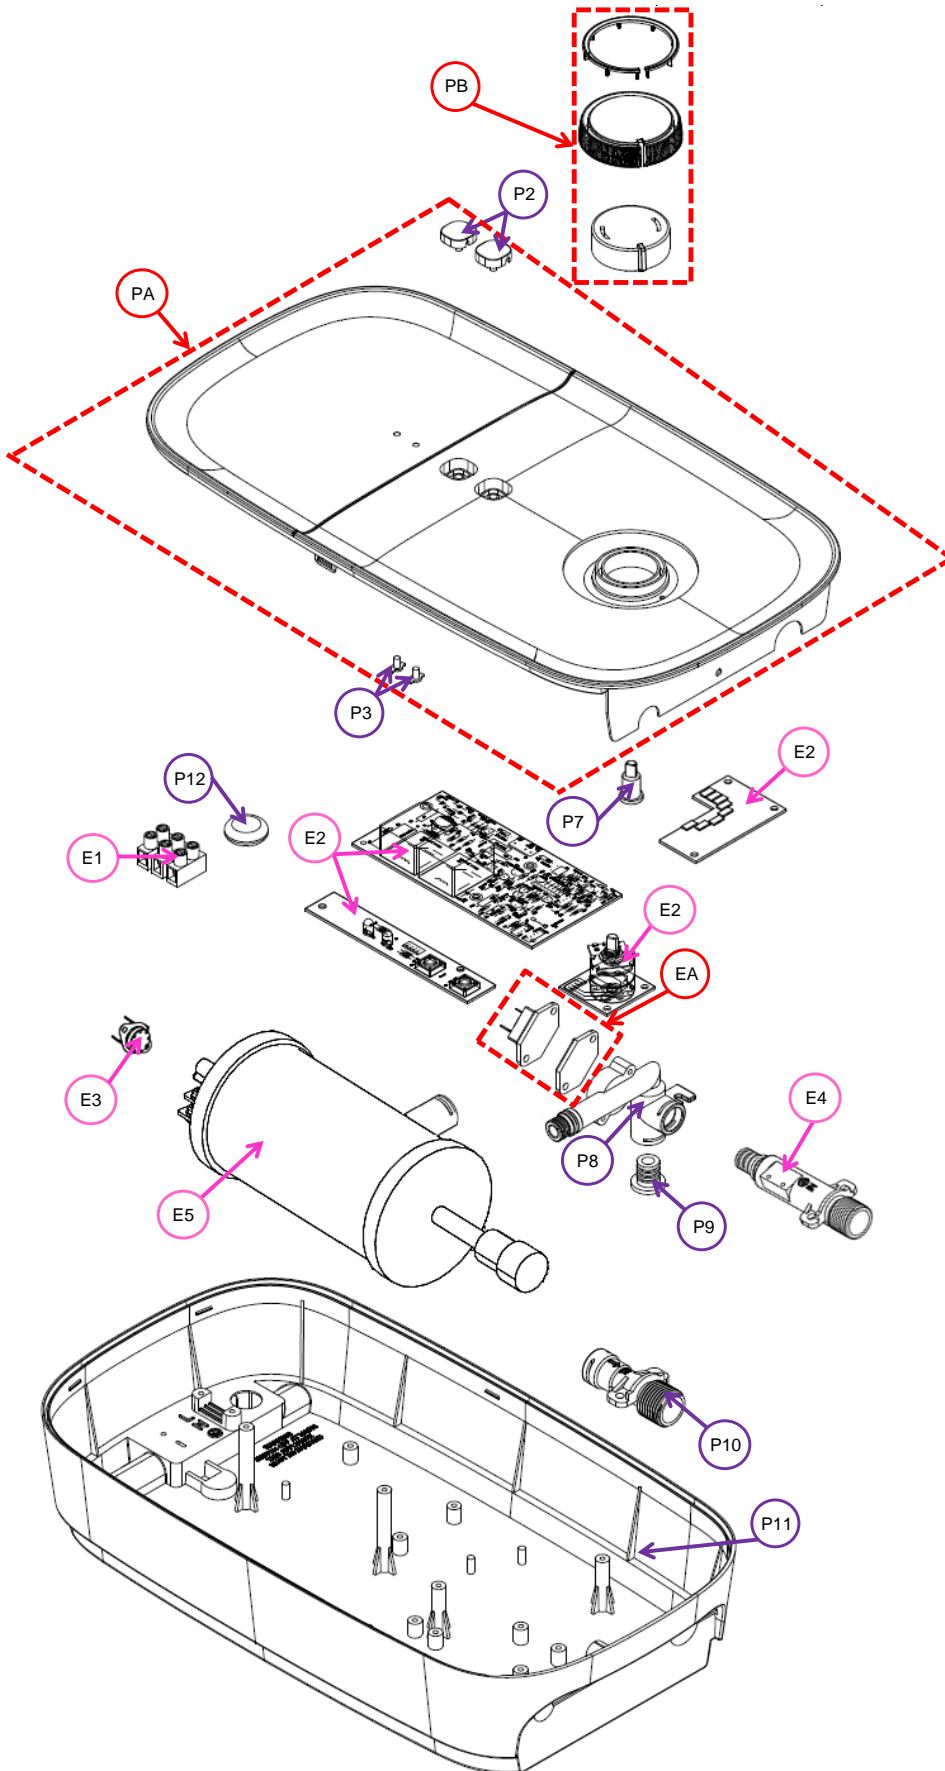

## **SAFETY WARNING**

**Always turn off and unplug the machine before detaching any parts.**

When servicing machines, do not remove  
ANY detachable parts while the machine is powered.  
The reason is internal faults may cause shorts to components  
that are normally at low voltage presenting a shock hazard.

Ex. View Drawing

**A1**  
 ACCESSORIES SET (RP-19+R-505C/W-L56)  
 ANTIBACTERIAL (EWE)

**A2**  
 SHOWER HEAD MIST GREY (EWE) ANTI BACTERIAL

**A3**  
 1.5M PVC HOSE + PVC HOSE WASHER EWE

**A4**  
 FILTER VALVE 3 IN 1-WH (P) DOME (PLASTIC SHAFT) DOME MESH FILTER WITH

Item	PNC	ELC	Brand	Model	Market
A	956005303	00	Electrolux	EWE481LX1DPX2	THE

Pos.	Part No.	Description
	1SPRE2018CM---F0	SPRING-E2 (0.70T X ID9.4 X14L)
	7CLPCM004CM---A0	E-RINGS ETW - 2.5 NP
	5WIRME217EL---A0	WIRE HARNESS-ME III NP DPDT (3.8, 4.5, 4.8 KW) - ALLURE III/AURORAI (MX7)
	7ORGCM002CM---A0	O.RING ID9.0MM X CS2MM (COMMON)
	7ORGCM003CM---A0	O.RING ID16MM X CS2MM (COMMON)
	7ORGCM026CM-BKA0	O-RING ID33MM X CS2.0MM NBR 70SHORE (BLACK) DISOREQ
	7ORGCM031CM-BKA0	O-RING ID3.0MM X CS1.5MM 70SHORE (BLACK) DISOREQ
	7ORGCM032CM-BKA0	O-RING ID17.12MM X CS2.62MM NBR 70SHORE (BLACK) DISOREQ
	7CLPCM002CM----0	PIPE CLIP 17.5
	7CLPCM001CM----0	PIPE CLIP
	3GMTCM003CM-BK-0	GROMMET (BLACK) 23(OD)x6(ID)x8(H)mm (COMMON) EXCEPT - US/ TS1/ OB