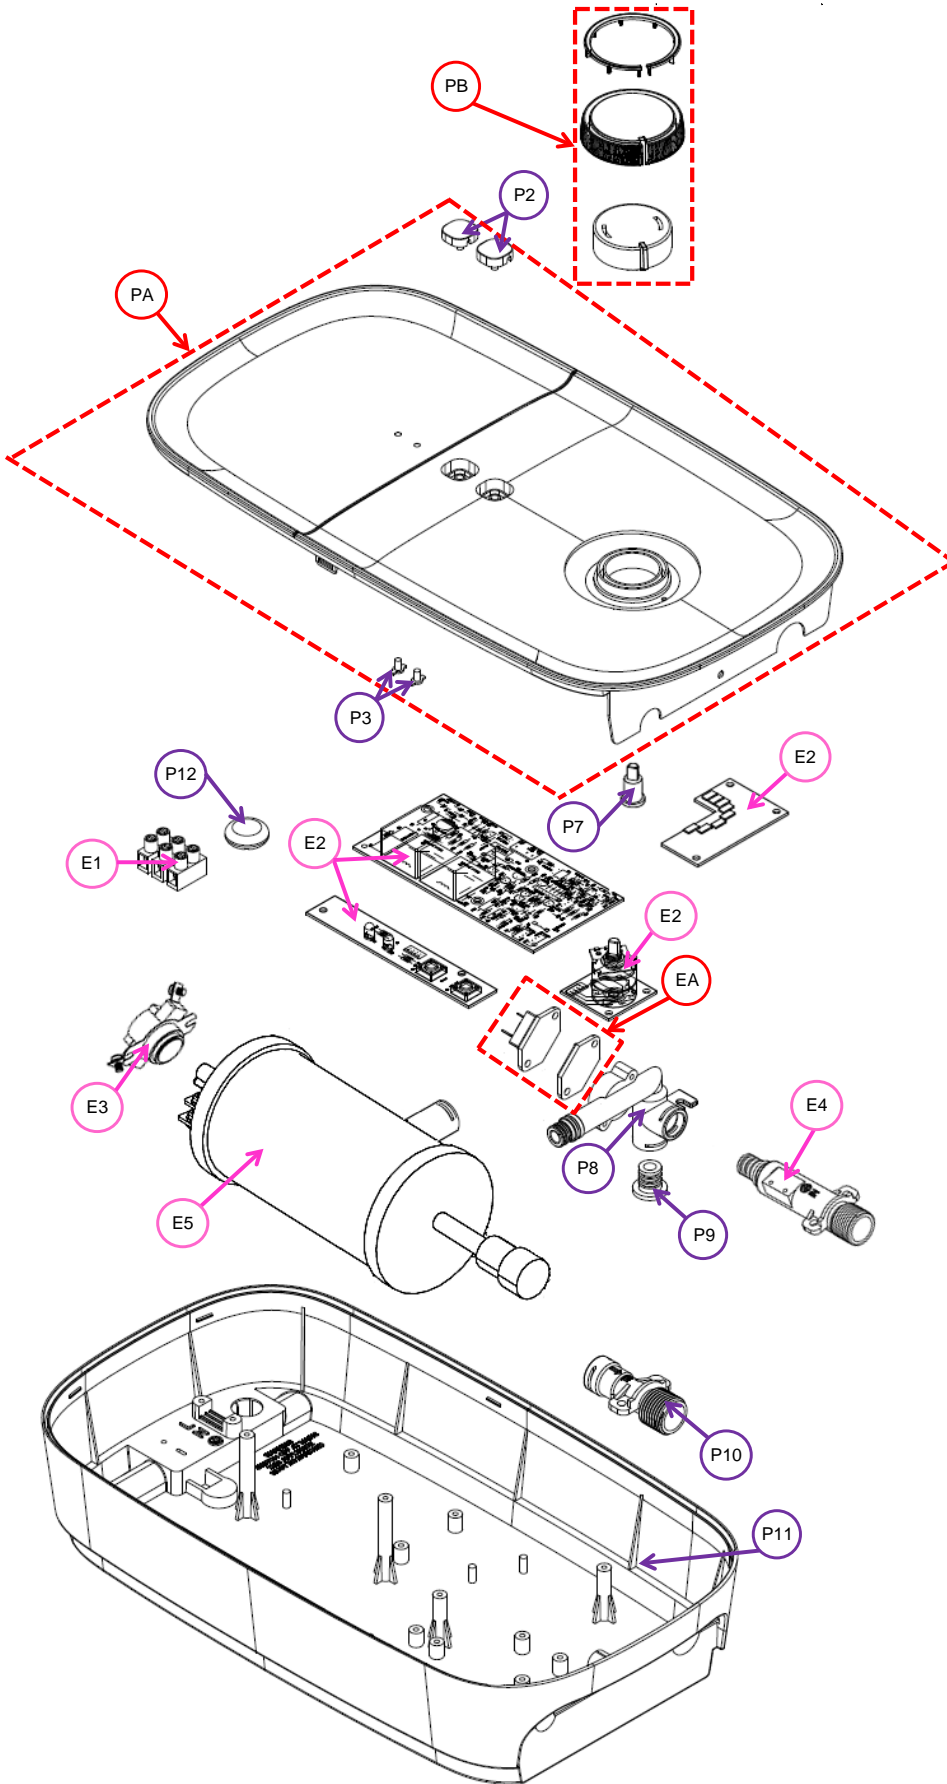

Electrolux

SPARE PARTS LIST
Electric Instant Water Heater
5610

Item	PNC	ELC	Brand	Model	Market
A	956005301	00	Electrolux	EWE601LX1DPX2	THE

SAFETY WARNING

Always turn off and unplug the machine before detaching any parts.

When servicing machines, do not remove ANY detachable parts while the machine is powered. The reason is internal faults may cause shorts to components that are normally at low voltage presenting a shock hazard.

Ex. View Drawing

A1
 SHOWER HEAD SET CW ACCESSORIES (B-49+S-539W-L42)(EWE) 'UV' WITH SILVER SPRAY + SOAP TRAY+ MK BOX

A2
 SHOWER HEAD MIST GREY (EWE) ANTI BACTERIAL

A3
 1.5M PVC HOSE + PVC HOSE WASHER EWE