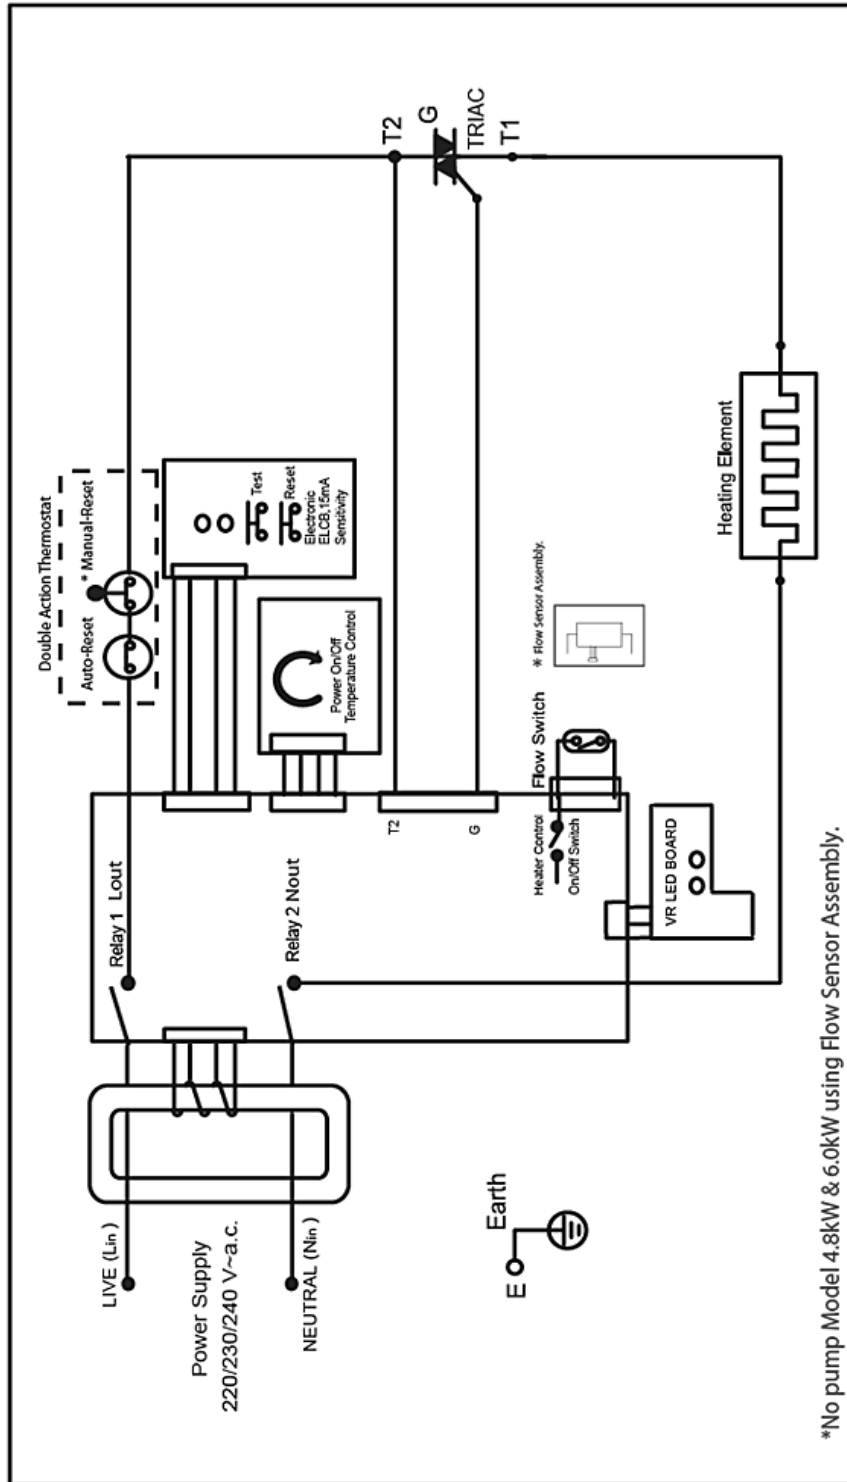

WIRING DIAGRAM -WITH ELCB, NO PUMP DPDT MODEL

*No pump Model 4.8kW & 6.0kW using Flow Sensor Assembly.

SAFETY WARNING

Always turn off and unplug the machine before detaching any parts.

When servicing machines, do not remove ANY detachable parts while the machine is powered. The reason is internal faults may cause shorts to components that are normally at low voltage presenting a shock hazard.